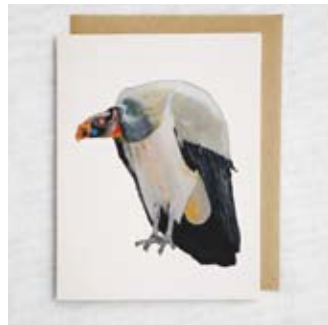

# IRENE AKIO CARDS

www.ireneakio.com  
howdy@ireneakio.com  
206-588-5593

A2 folded blank natural note cards, 4.25 x 5.5 inches  
Post-consumer paper, V-flap kraft color envelope  
Wholesale \$2.50 each (suggested retail price \$5)  
Net 30, free shipping on first order & orders over \$200  
Email or call to place an order

Barn Owl

Bison

Little Owl

Fox

Pile of Animals

Chipmunk

Vulture

Squirrel

Skunk

Deer

Red Rooster

White Rooster

Chinchilla

Giraffe

Great Grey Owl

Raven

Duckling

Hoverfly